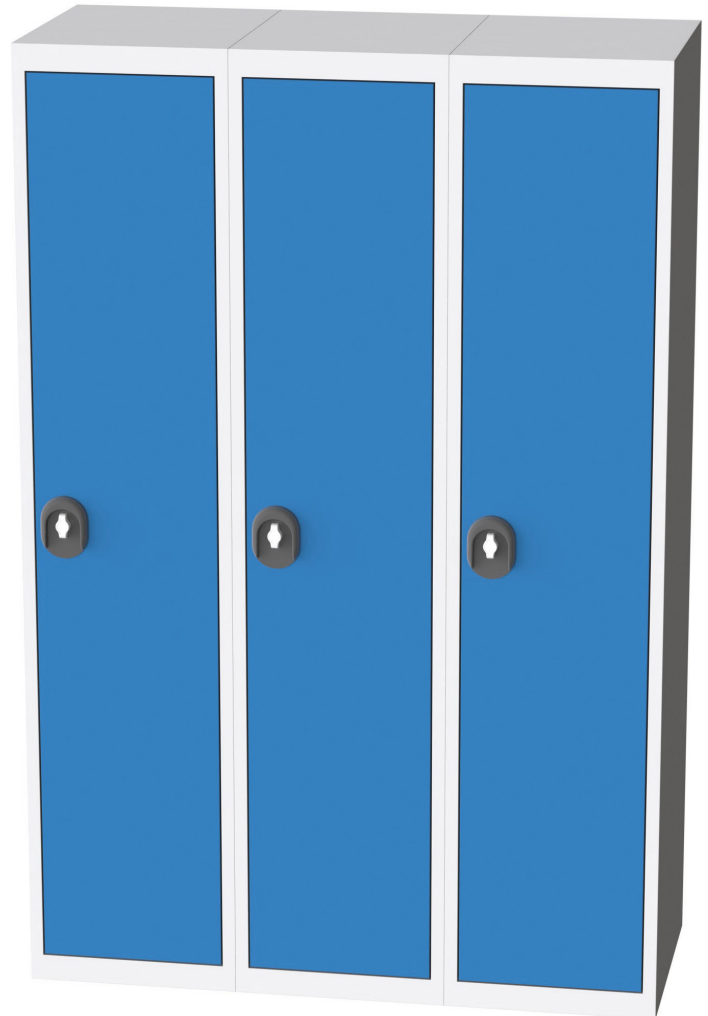

K-VEST

Individual locker

Professional lockers that meet European standards with a choice of locks systems.

GENERAL FEATURES

+ Material : Electro galvanized steel sheet.

REF.	↑	↔	↗	Doors
K-VEST-30		300		1
K-VEST-30-2	1800		500	2
K-VEST-40		400		1
K-VEST-40-2				2

All dimensions are in mm.

Shown model
K-VEST-40