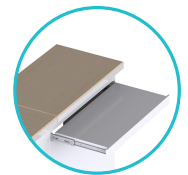

K-CAISSE

Reception counter

The Koralp cash desk blends seamlessly with your Koralp rent storage solutions. The counter is designed to protect your keyboard, mouse and payment terminals, while offering a dedicated ski support for customers, helping free their hands during the transaction process. The modular design of the counter storage space can be adapted to your particular needs.

GENERAL FEATURES

- + Electrical equipment ready.
- + Interior storage modularity.
- + Choice of right or left model.
- + Choice of epoxy, slate grey or white painting.

REF.	↓	↔	↗
K-CAISSE-D		535	
K-CAISSE-G			570
K-CAISSE-C	885	2140	
K-CAISSE-RETOUR		600	400
K-CAISSE-RETOUR-PMR		660	

All dimensions are in mm.

Shown model
K-CAISSE-D

CAISSON
STANDARD

K-CAISSE-RETOUR

K-CAISSE-
RETOUR-PMR

WHITE VERSION

Shown model
K-CAISSE-D with lighted
front panel option