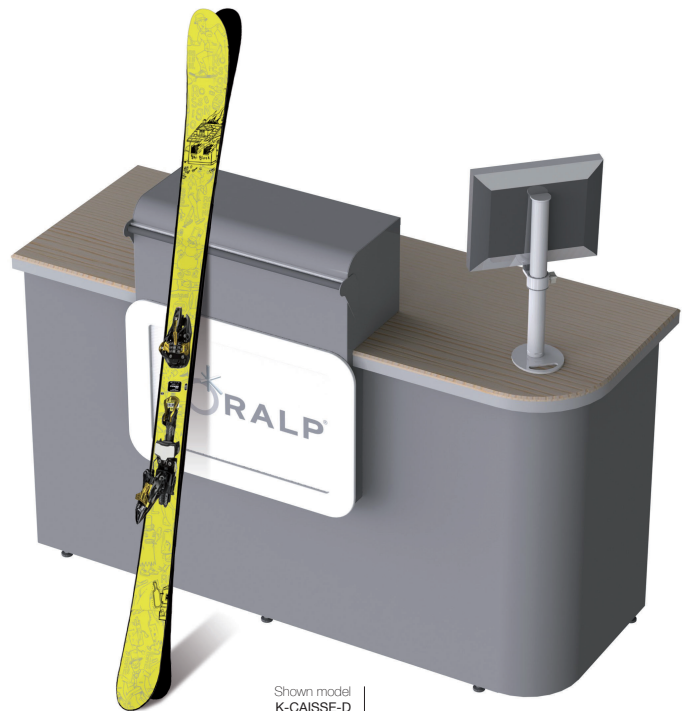

K-CAISSE

Reception counter

The Koralp cash desk blends seamlessly with your Koralp rent storage solutions. The counter is designed to protect your keyboard, mouse and payment terminals, while offering a dedicated ski support for customers, helping free their hands during the transaction process. The modular design of the counter storage space can be adapted to your particular needs.

GENERAL FEATURES

- + Electrical equipment ready.
- + Interior storage modularity.
- + Choice of right or left model.
- + Choice of epoxy, slate grey or white painting.

REF.	↓	↔	↗
K-CAISSE-D		535	
K-CAISSE-G			570
K-CAISSE-C	885	2140	
K-CAISSE-RETOUR		600	400
K-CAISSE-RETOUR-PMR		660	

All dimensions are in mm.

Shown model
K-CAISSE-D

CAISSON
STANDARD

K-CAISSE-RETOUR

K-CAISSE-
RETOUR-PMR

WHITE VERSION

Shown model
K-CAISSE-D with lighted
front panel option