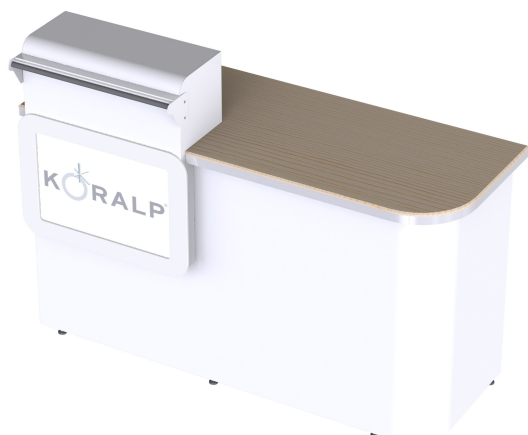

K-CAISSE

Reception counter

The Koralp cash desk blends seamlessly with your Koralp rent storage solutions. The counter is designed to protect your keyboard, mouse and payment terminals, while offering a dedicated ski support for customers, helping free their hands during the transaction process. The modular design of the counter storage space can be adapted to your particular needs.

GENERAL FEATURES

- + Electrical equipment ready.
- + Interior storage modularity.
- + Choice of right or left model.
- + Choice of epoxy, slate grey or white painting.

REF.	↓	↔	↗
K-CAISSE-D		535	
K-CAISSE-G			570
K-CAISSE-C	885	2140	
K-CAISSE-RETOUR		600	400
K-CAISSE-RETOUR-PMR		660	

All dimensions are in mm.

Shown model
K-CAISSE-D

CAISSON
STANDARD

K-CAISSE-RETOUR

K-CAISSE-
RETOUR-PMR

WHITE VERSION

Shown model
K-CAISSE-D with lighted
front panel option